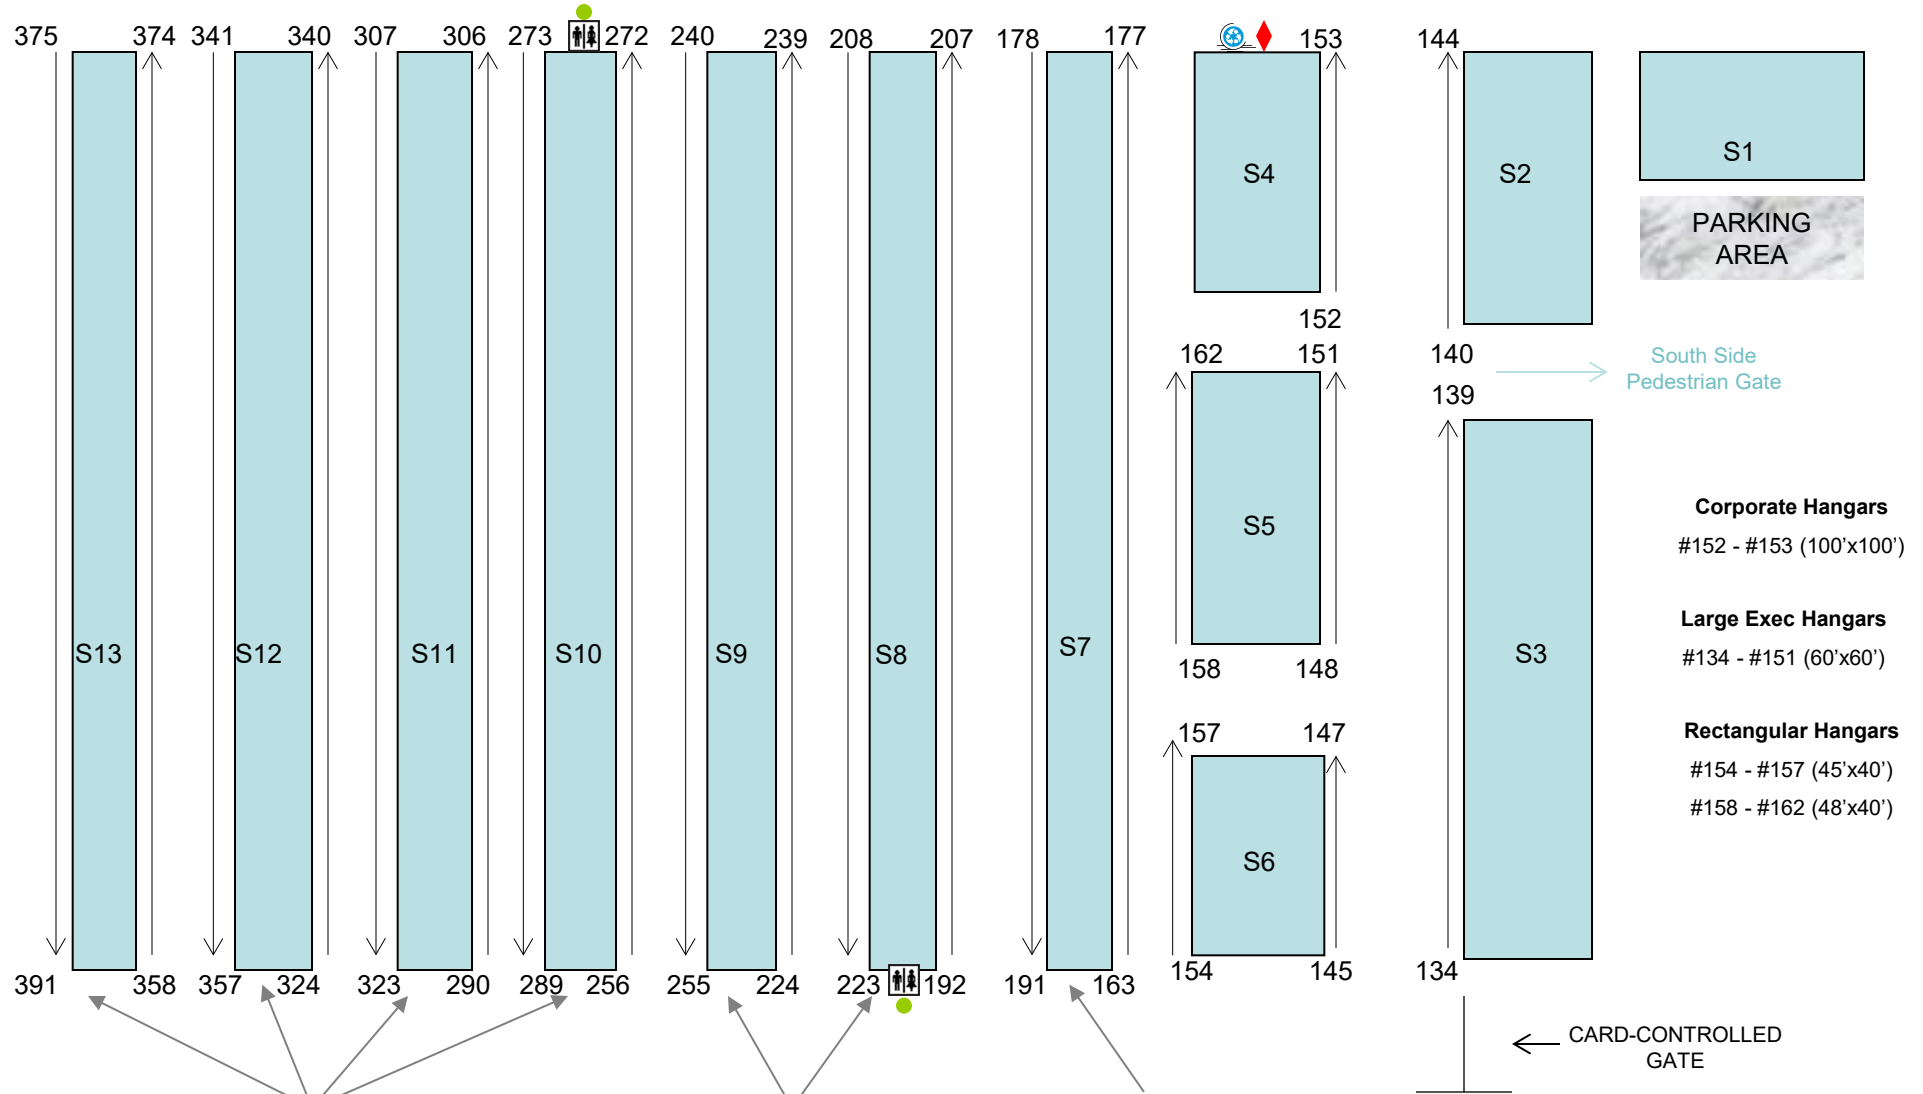

LVK SOUTHSIDE HANGAR COMPLEX

Small 'T' Hangars
 39'-6" Door Clearance
 11'-0" Vertical Clearance
 #256 - #391

Medium 'T' Hangars
 41'-2" Door Clearance
 12'-9" Vertical Clearance
 #192 - #255

Large 'T' Hangars
 45'-0" Door Clearance
 13'-8" Vertical Clearance
 #163 - #191

Corporate Hangars
 #152 - #153 (100'x100')

Large Exec Hangars
 #134 - #151 (60'x60')

Rectangular Hangars
 #154 - #157 (45'x40')
 #158 - #162 (48'x40')

LEGEND

-  Restroom
-  Notice Kiosk
-  Wash Rack
-  Used Oil Recycling

Drawing not to scale.