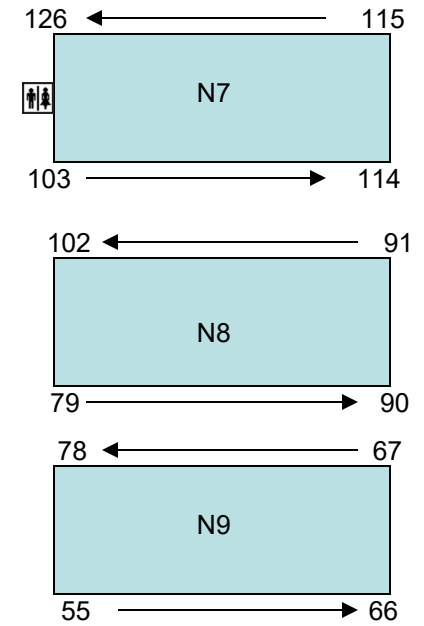

LVK NORTHSIDE HANGAR COMPLEX

AIRWAY BLVD

Small 'T' Hangars

39'-6" Door Clearance
11'0" Vertical Clearance

N2, N5, N6, N7, N8, and N9

#1 - #10 and #39 - #126

Medium 'T' Hangars

41'-2" Door Clearance
11'0" Vertical Clearance

N3 and N4

#11 - #38

Executive Rectangular Hangars

#127- #131 (60' x 55')

#132 - #133 (60' x 60')

20' Vertical Clearance

- LEGEND**
-  Restroom
 -  Notice Kiosk
 -  Wash Rack

Drawing not to scale.