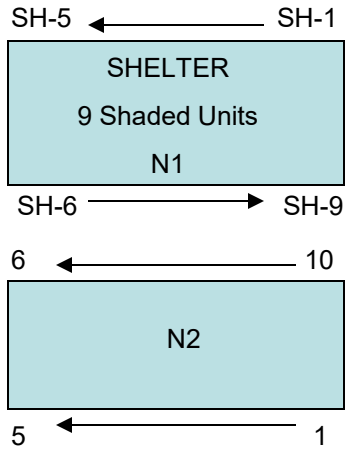

LVK NORTHSIDE HANGAR COMPLEX

AIRWAY BLVD

Small 'T' Hangars

39'-6" Door Clearance
11'0" Vertical Clearance

N2, N5, N6, N7, N8, and N9

#1 - #10 and #39 - #126

Medium 'T' Hangars

41'-2" Door Clearance
11'0" Vertical Clearance

N3 and N4

#11 - #38

Executive Rectangular Hangars

#127- #131 (60' x 55')

#132 - #133 (60' x 60')

20' Vertical Clearance

- LEGEND**
-  Restroom
 -  Notice Kiosk
 -  Wash Rack

Drawing not to scale.