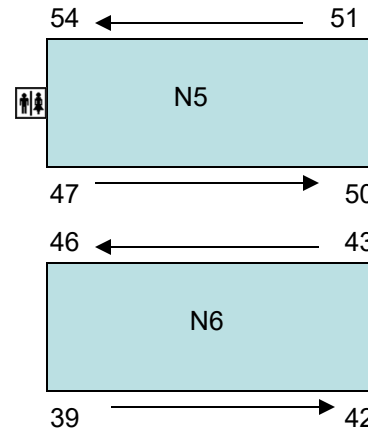

LVK NORTHSIDE HANGAR COMPLEX

AIRWAY BLVD

Small 'T' Hangars

39'-6" Door Clearance
11'0" Vertical Clearance

N2, N5, N6, N7, N8, and N9

#1 - #10 and #39 - #126

Medium 'T' Hangars

41'-2" Door Clearance
11'0" Vertical Clearance

N3 and N4

#11 - #38

Executive Rectangular Hangars

#127- #131 (60' x 55')

#132 - #133 (60' x 60')

20' Vertical Clearance

- LEGEND**
-  Restroom
 -  Notice Kiosk
 -  Wash Rack

Drawing not to scale.