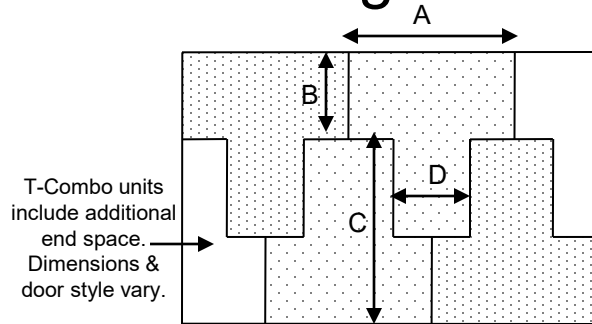

LVK “T” Hangar Dimensions

Small “T” Hangar

A - 39'-6"

B - 14'-7"

C - 29'-8"

D - 19'-2"

Door Height - 11'-0"

Medium “T” Hangar

A - 41'-2"

B - 16'-1"

C - 32'-0"

D - 20'-2"

Door Height - 12'-9"

Large “T” Hangar

A - 45'-0"

B - 18'-9"