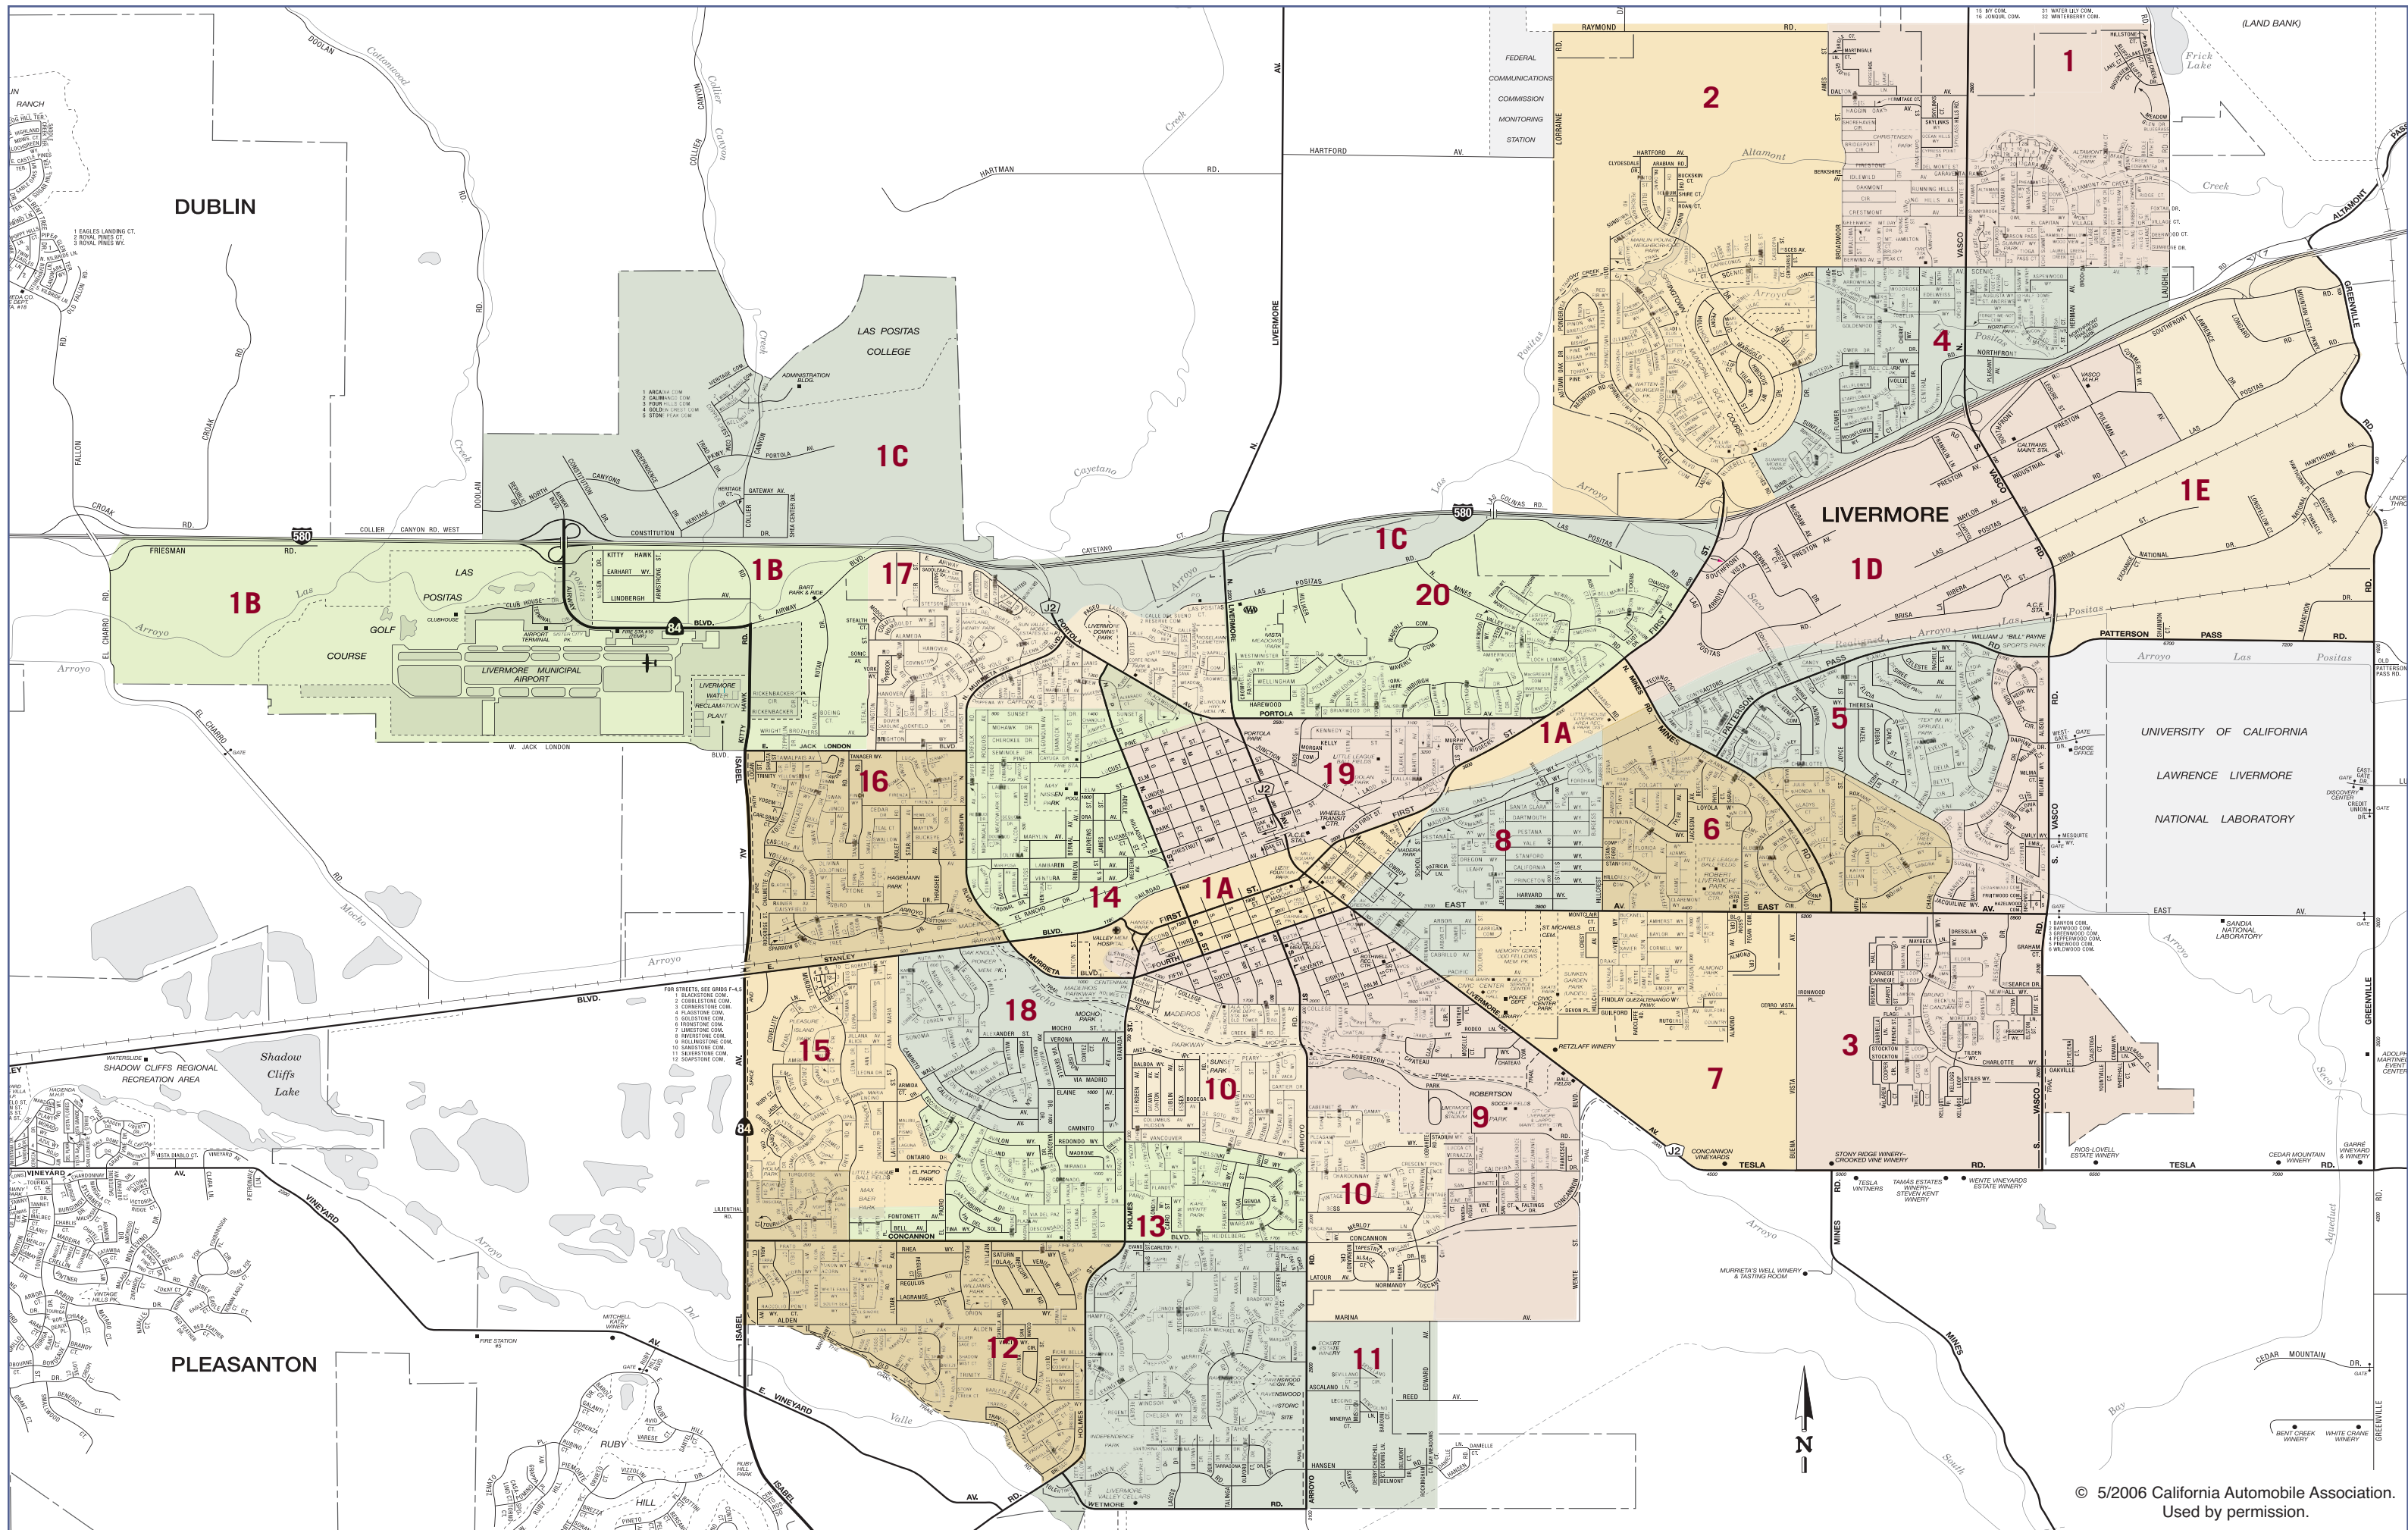

City of Livermore
 1052 South Livermore Avenue
 Livermore, CA 94550

CITY OF LIVERMORE MONTHLY STREET SWEEPING SCHEDULE

AREA	DAY	AREA	DAY	AREA	DAY	AREA	DAY
1	1st Monday	6	2nd Monday	11	3rd Monday	16	4th Monday
2	1st Tuesday	7	2nd Tuesday	12	3rd Tuesday	17	4th Tuesday
3 & 1A	1st Wednesday	8 & 1A	2nd Wednesday	13 & 1A	3rd Wednesday	18 & 1A	4th Wednesday
4	1st Thursday	9	2nd Thursday	14	3rd Thursday	19	4th Thursday
5	1st Friday	10	2nd Friday	15	3rd Friday	20	4th Friday

Note: If you are located in areas 1B, 1C, 1D, 1E call 960-8020 for your street sweeping schedule.

Thank you for your cooperation!
Please keep this flyer handy for future reference.

LIVERMORE KEEPS ON SWEEPING

The City of Livermore maintains a street sweeping program to comply with provisions of the federally mandated Clean Water Act. Street sweeping helps to remove pollutants which potentially can drain into the City's arroyos and into San Francisco Bay.

HOW TO USE THE SCHEDULE:

- 1.** Match your street location and numbered area on the map to the corresponding numbered area listed on the schedule.
- 2.** Note day of month in column immediately to the right. This is the day the sweeper will be in your area each month, regardless of the date.
- 3.** If your scheduled sweeping day coincides with a government holiday, your area will be swept as soon as possible after the holiday.
- 4.** If you are unsure of your scheduled day, call the City of Livermore Maintenance Services Division at 960-8020 between 7:00 am and 3:30 pm, Monday through Friday.